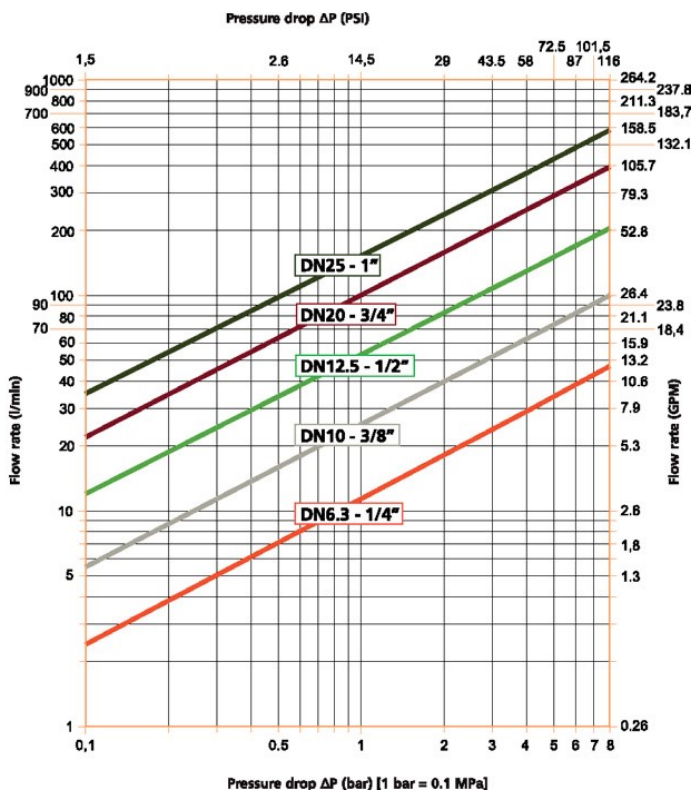

Note: ISO flat face couplings available on request.

Size	Max Pressure	Rated Flow
1/4"	450	29
3/8"	350	69
1/2"	300	122
3/4"	280	250
1"	250	425

Doc: Couplings—04/20

POWAUTO

DAVID BROWN
HYDRAULICS

HYDRECO®

HYDRECO
POWAUTO
ADVANCED HYDRAULIC TECHNOLOGIES