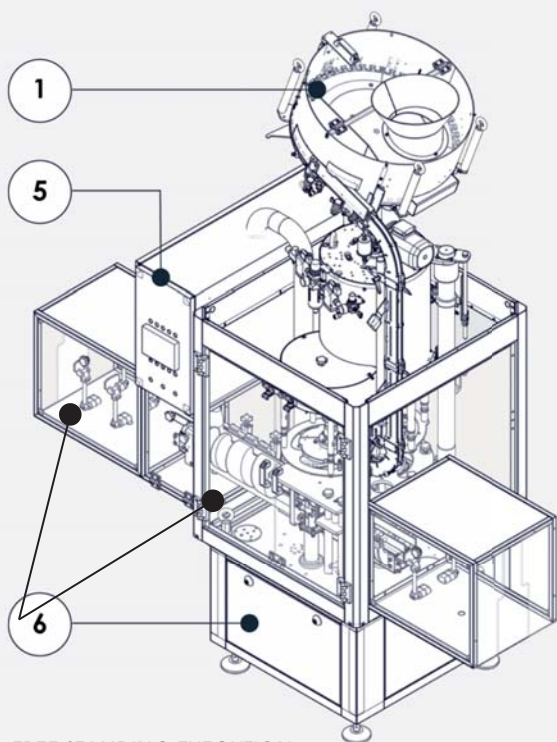

# PLUGGER FOR PRESS-ON CAPS

<b>SPEED PRODUCTION</b>	UP TO 1.200 BPM / 72.000 BPH
<b>MAIN MARKET</b>	WINE&SPIRITS • FOOD • CHEMICAL • PHARMACEUTICAL • PERSONAL CARE • HOME CARE
<b>CAPS APPLICATION</b>	PLASTIC PRESSURE CAPS, MUSHROOM PLASTIC CAPS, "T" CAPS WITH PLASTIC HEAD AND CORK BODY, "GUALA" PLASTIC PRESSURE CAPS
<b>CLOSURE HEADS</b>	CLOSURE CHUCK WITH QUICK CHANGE DEVICE • CLOSURE LOAD ADJUSTMENT
VERSIONS	
<b>STANDARD</b>	STRUCTURE WITH PAINTED STEEL COMPONENTS. NOT WASHABLE
<b>INOX EXTERNAL SURFACES (I.E.S.)</b>	EXTERNAL STAINLESS STEEL COMPONENTS. SUITABLE FOR WASHING OF THE CAPPING ZONE
<b>WASHABLE</b>	STAINLESS STEEL COMPONENTS. SUITABLE FOR COMPLETE WASHING (THANKS TO GASKETS AND LABYRINTHS) OF THE CORKER
OPTIONS	
<b>ON CAPS CHUTE</b>	OVERTURNED CAPS AUTOMATIC EJECTOR (A.E.D.) • CAPS WASHING • IONIZER/DUST EXTRACTION ON THE CAPS CHUTE • UV LAMP • BOTTLE NECK CLEANING
<b>QUICK FORMAT CHANGE</b>	SORTER (MANUAL OR AUTOMATIC) • CAPS CHUTE • PICK & PLACE • CONTAINERS HANDLING
<b>OTHER</b>	MOTORIZED HEIGHT ADJUSTMENT (STANDARD FOR "FREE STANDING" VERSION) • CENTRALIZED LUBRICATION • MULTIBODY • CAPS ELEVATOR
<b>FT SYSTEM INSPECTIONS</b>	CAPS INSPECTION BEFORE CAPPING (QT) • CAPS/FOIL PRESENCE • CORRECT CAPS APPLICATION • FILLING LEVEL CONTROL • QUALITY CONTROL STATION (QCS: REMOVAL TORQUE, FILL LEVEL, WEIGHT, O2, CO2, LEAK)

1. CAPS SORTER • 2. CAPS DISTRIBUTION • 3. PICK & PLACE • 4. CLOSURE HEADS • 5. ELECTRICAL BOARD • 6. SAFETY GUARDS

FREE STANDING EXECUTION

CAPPING TURRET ONLY EXECUTION

# EURO PP

EURO PP - 24 heads turret

Capper for Guala pressure caps

Pick & place

**AROL**  
(Head Quarter)  
viale Italia, 193  
14053 CANELLI (AT) - ITALY  
ph. +39 0141 820500

**AROL HEXAGONE**  
16, Bd Kennedy  
34500 BEZIERS  
FRANCE  
ph. +33 4 67 98 93 53