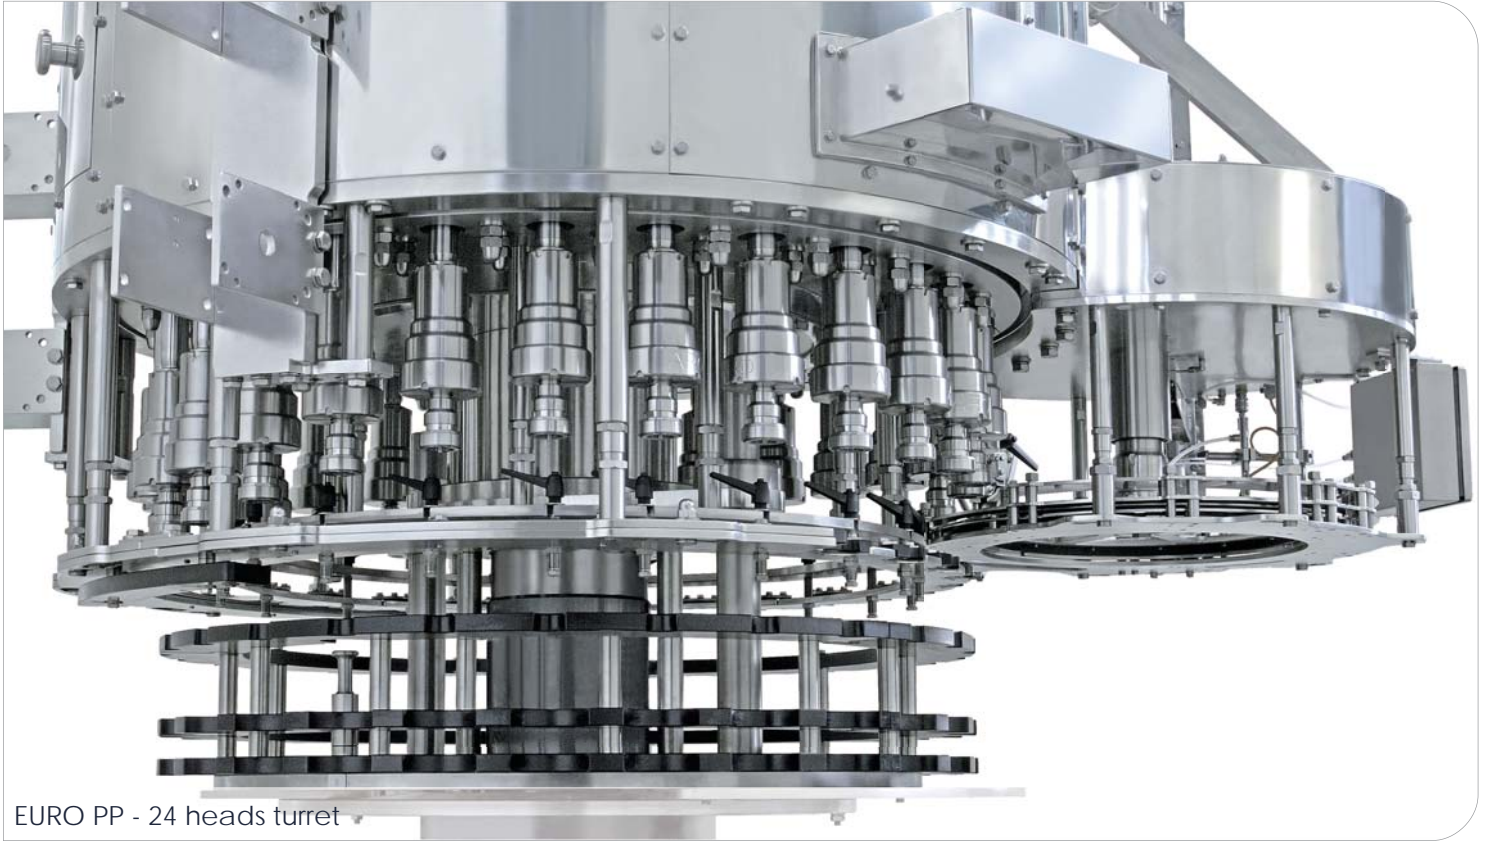

EURO PP

EURO PP - 24 heads turret