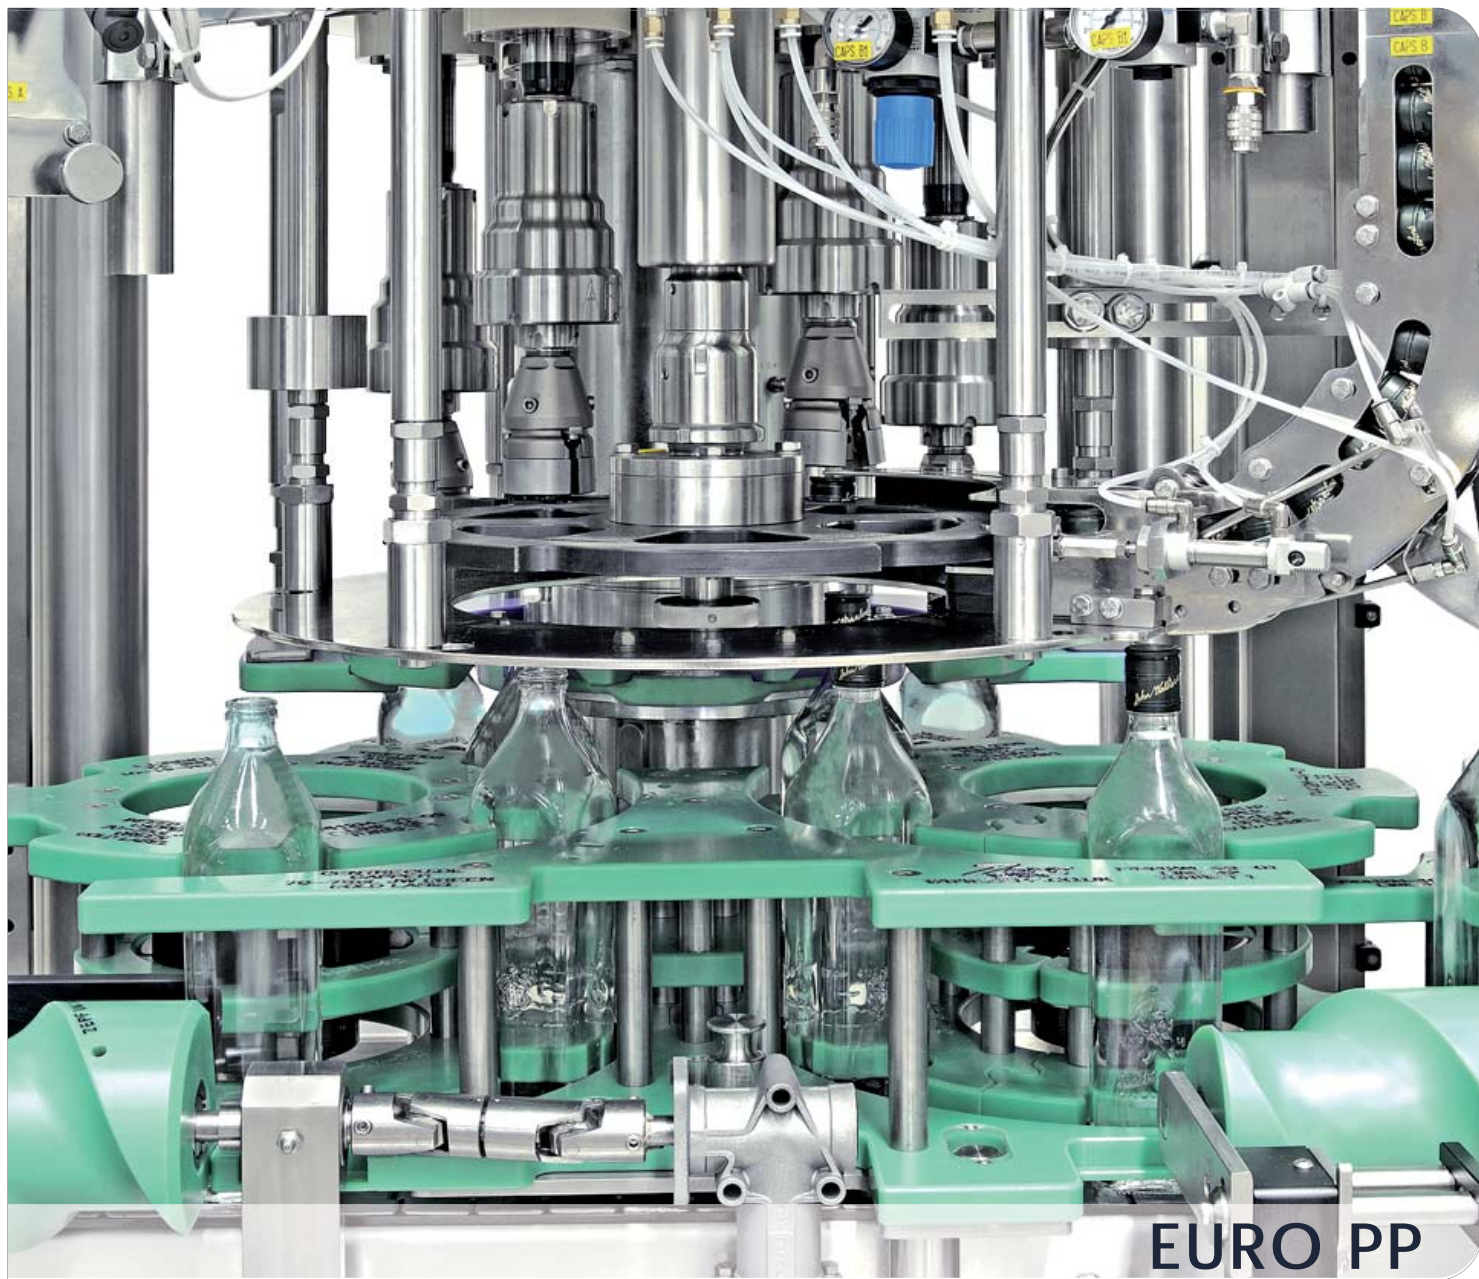

# PLUGGER FOR PRESS-ON CAPS

<b>SPEED PRODUCTION</b>	UP TO 1.200 BPM / 72.000 BPH
<b>MAIN MARKET</b>	WINE&SPIRITS • FOOD • CHEMICAL • PHARMACEUTICAL • PERSONAL CARE • HOME CARE
<b>CAPS APPLICATION</b>	PLASTIC PRESSURE CAPS, MUSHROOM PLASTIC CAPS, "T" CAPS WITH PLASTIC HEAD AND CORK BODY, "GUALA" PLASTIC PRESSURE CAPS
<b>CLOSURE HEADS</b>	CLOSURE CHUCK WITH QUICK CHANGE DEVICE • CLOSURE LOAD ADJUSTMENT
VERSIONS	
<b>STANDARD</b>	STRUCTURE WITH PAINTED STEEL COMPONENTS. NOT WASHABLE
<b>INOX EXTERNAL SURFACES (I.E.S.)</b>	EXTERNAL STAINLESS STEEL COMPONENTS. SUITABLE FOR WASHING OF THE CAPPING ZONE
<b>WASHABLE</b>	STAINLESS STEEL COMPONENTS. SUITABLE FOR COMPLETE WASHING (THANKS TO GASKETS AND LABYRINTHS) OF THE CORKER
OPTIONS	
<b>ON CAPS CHUTE</b>	OVERTURNED CAPS AUTOMATIC EJECTOR (A.E.D.) • CAPS WASHING • IONIZER/DUST EXTRACTION ON THE CAPS CHUTE • UV LAMP • BOTTLE NECK CLEANING
<b>QUICK FORMAT CHANGE</b>	SORTER (MANUAL OR AUTOMATIC) • CAPS CHUTE • PICK & PLACE • CONTAINERS HANDLING
<b>OTHER</b>	MOTORIZED HEIGHT ADJUSTMENT (STANDARD FOR "FREE STANDING" VERSION) • CENTRALIZED LUBRICATION • MULTIBODY • CAPS ELEVATOR
<b>FT SYSTEM INSPECTIONS</b>	CAPS INSPECTION BEFORE CAPPING (QT) • CAPS/FOIL PRESENCE • CORRECT CAPS APPLICATION • FILLING LEVEL CONTROL • QUALITY CONTROL STATION (QCS: REMOVAL TORQUE, FILL LEVEL, WEIGHT, O2, CO2, LEAK)

1. CAPS SORTER • 2. CAPS DISTRIBUTION • 3. PICK & PLACE • 4. CLOSURE HEADS • 5. ELECTRICAL BOARD • 6. SAFETY GUARDS

FREE STANDING EXECUTION

CAPPING TURRET ONLY EXECUTION

# EURO PP

EURO PP - 24 heads turret

Capper for Guala pressure caps

Pick & place

**AROL**  
(Head Quarter)  
viale Italia, 193  
14053 CANELLI (AT) - ITALY  
ph. +39 0141 820500

**AROL HEXAGONE**  
16, Bd Kennedy  
34500 BEZIERS  
FRANCE  
ph. +33 4 67 98 93 53