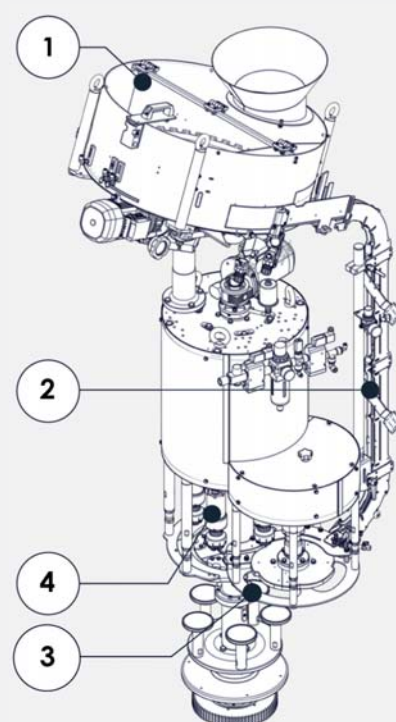

CAPPING TURRET ONLY EXECUTION